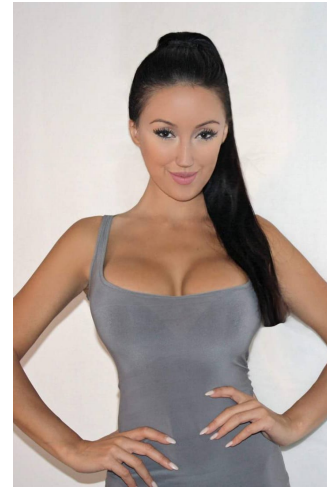

Aneta Novot

Name	Aneta Novot
City	Prague
Country	Czech
Height	170
Bust	90
Waist	60
Hips	90
Eyes	Brown
Hair	Brown
Size	36