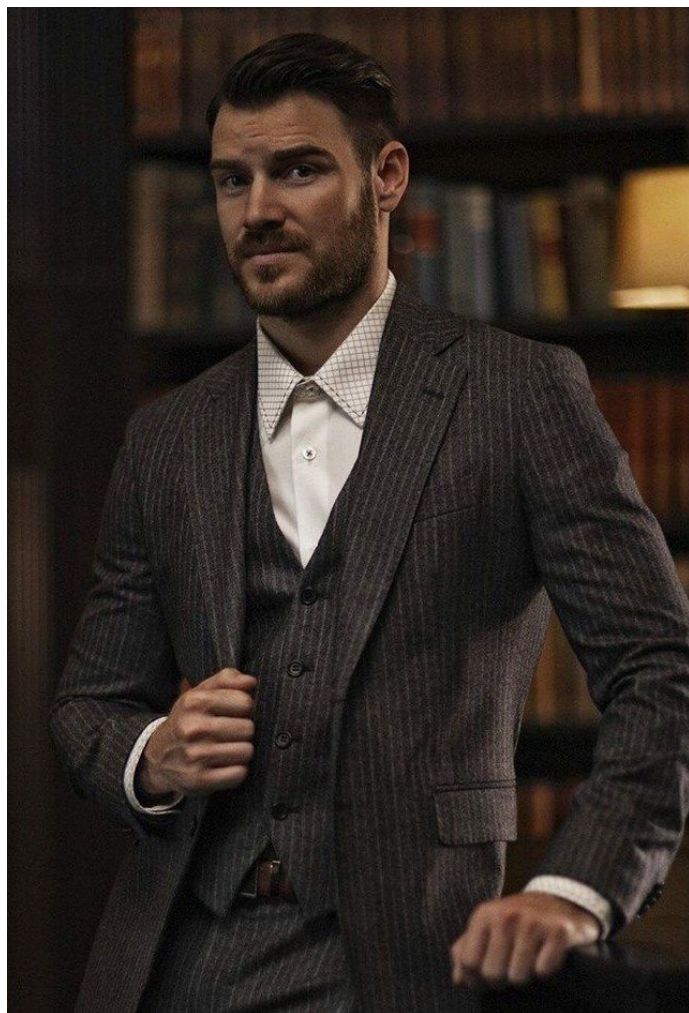

Michal Such

Name	Michal Such
Birth	
City	Praha
Height	183
Bust	105
Waist	85
Hips	95
T shirt	M-L
Shirt	41
Pants	32/32
Size	50
Shoe	42 – 43
Languages	