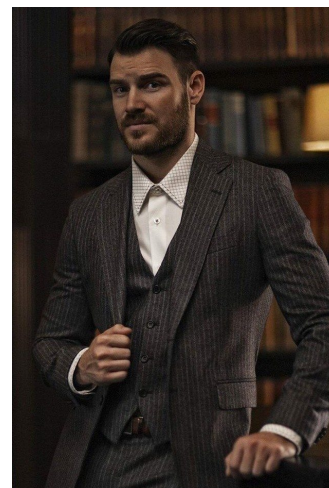

Michal Such

Name	Michal Such
Birth	
City	Praha
Height	183
Bust	105
Waist	85
Hips	95
T shirt	M-L
Shirt	41
Pants	32/32
Size	50
Shoe	42 – 43
Languages	