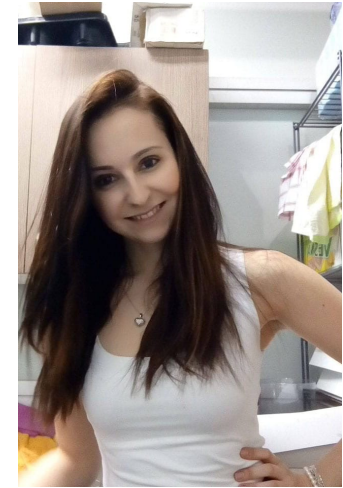

Lucie Zilin

Name	Lucie Zili
Birth	1990
City	Brno
Country	Czech
Height	172
Bust	93
Waist	62
Hips	94
Cups	75B
XXS – L	S
Jeans	28
Size	36
Shoe	39
Languages	EN