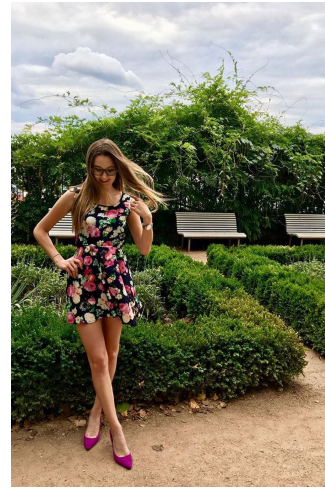

Ela Darmov

Name	Ela Darmov
City	Brno
Country	Czech
Height	177
Bust	86
Waist	70
Hips	95
Cups	75B
Size	
Shoe	41
Languages	EN B2