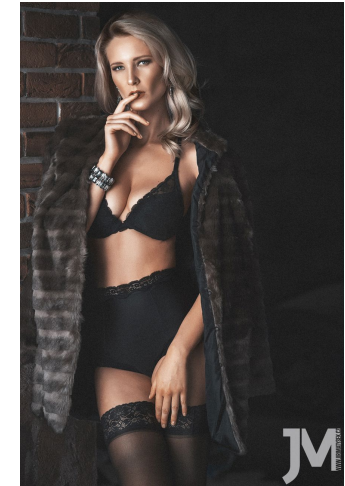

Sarka Moho

Name	Sarka Moho
Birth	1990
City	Prague
Country	Czech
Height	183
Bust	90
Waist	62
Hips	92
Cups	75C
Size	36
Shoe	41
Languages	EN