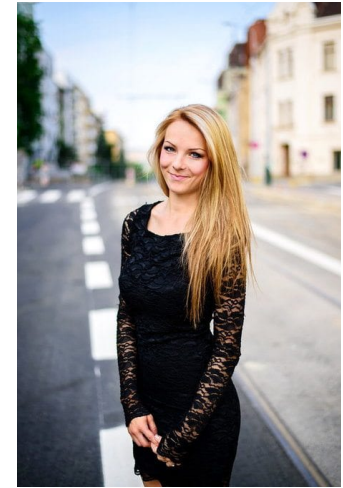

Jana Rychn

Name	Jana Rychn
Birth	1992
City	Brno, Olomouc, Jeseník
Height	167 cm
Bust	87
Waist	66
Hips	85
Cups	75 C
Eyes	Blue
Hair	Light Brown – Blond
Size	36
Shoe	36
Languages	English 2, Polish