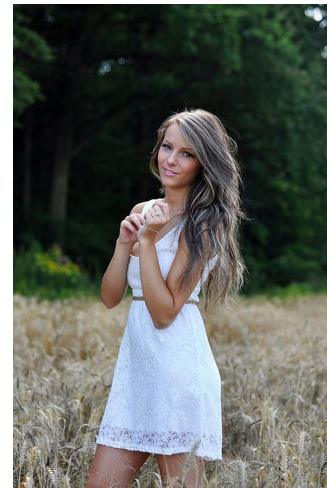

Jana Rychn

Name	Jana Rychn
Birth	1992
City	Brno, Olomouc, Jeseník
Height	167 cm
Bust	87
Waist	66
Hips	85
Cups	75 C
Eyes	Blue
Hair	Light Brown – Blond
Size	36
Shoe	36
Languages	English 2, Polish