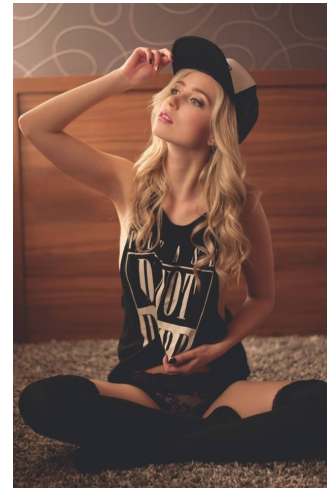

Adela Salaj

| | |
|------------------|-------------|
| Name | Adela Salaj |
| Birth | 1994 |
| City | Brno |
| Country | Czech |
| Height | 170 cm |
| Bust | 86 |
| Waist | 65 |
| Hips | 88 |
| Cups | 75 B |
| Eyes | blue |
| Hair | blond |
| Size | 34 |
| Shoe | 38 |
| Languages | English |