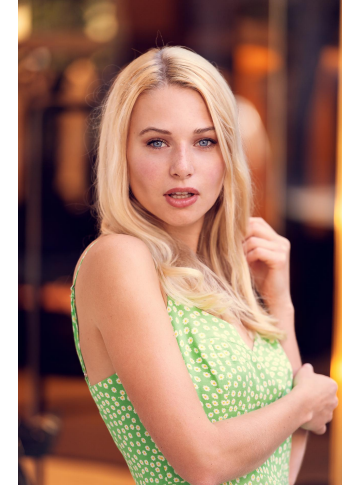

Sabina Stauber

Name	Sabina Stau
Birth	1994
City	Prague
Country	Czech
Height	167 cm
Bust	87
Waist	63
Hips	88
Cups	75 B
Eyes	Blue
Hair	Blond
Size	36
Shoe	37
Languages	English