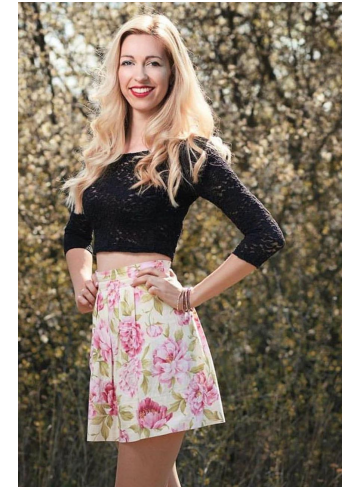

# Lucie Brun

Name	Lucie Brun
Birth	1992
City	Jihlava, Brno
Country	Czech
Height	175 cm
Bust	85
Waist	63
Hips	93
Cups	75B
Eyes	Blue
Hair	Blond
Size	36
Languages	English