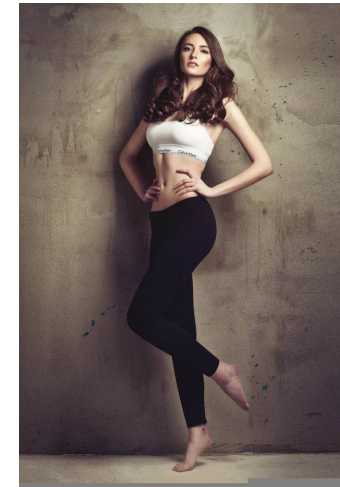

Kristyna Smick

Name	Kristyna Smick
Birth	1996
City	Brno
Country	Czech
Height	179
Bust	86
Waist	62
Hips	90
Cups	75B
Eyes	Brown
Hair	Brown
Size	36
Shoe	39/40
Languages	EN