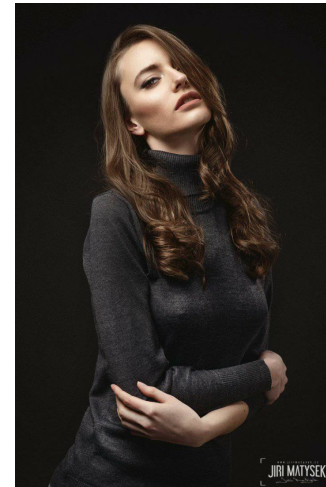

Kristyna Smick

Name	Kristyna Smick
Birth	1996
City	Brno
Country	Czech
Height	179
Bust	86
Waist	62
Hips	90
Cups	75B
Eyes	Brown
Hair	Brown
Size	36
Shoe	39/40
Languages	EN