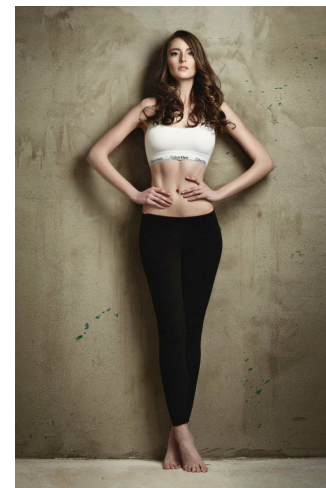

Kristyna Smick

Name	Kristyna Smick
Birth	1996
City	Brno
Country	Czech
Height	179
Bust	86
Waist	62
Hips	90
Cups	75B
Eyes	Brown
Hair	Brown
Size	36
Shoe	39/40
Languages	EN