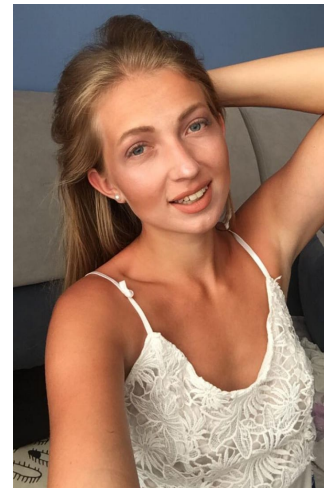

Michaela Sadl

| | |
|------------------|---------------|
| Name | Michaela Sadl |
| Birth | 1995 |
| City | Prague |
| Country | Czech |
| Height | 173 |
| Bust | 85 |
| Waist | 75 |
| Hips | 95 |
| Cups | 75B |
| Size | 38 |
| Shoe | 41 |
| Languages | EN B2 |