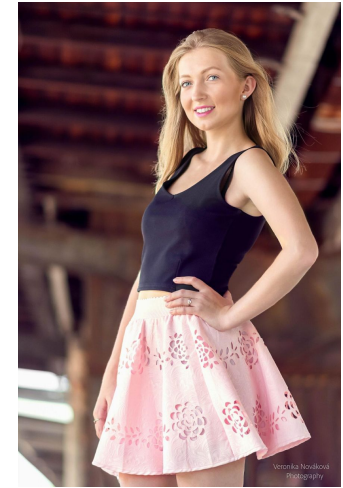

Michaela Sadl

| | |
|------------------|---------------|
| Name | Michaela Sadl |
| Birth | 1995 |
| City | Prague |
| Country | Czech |
| Height | 173 |
| Bust | 85 |
| Waist | 75 |
| Hips | 95 |
| Cups | 75B |
| Size | 38 |
| Shoe | 41 |
| Languages | EN B2 |