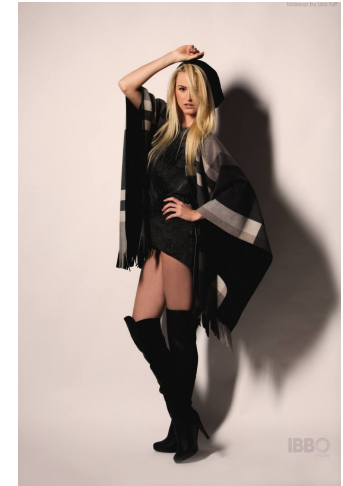

Jana Waugh

Name	Jana Waugh
Birth	1986
City	Brno
Country	Czech
Height	178
Bust	88
Waist	60
Hips	91
Cups	75C
Size	36
Shoe	38
Languages	EN C1