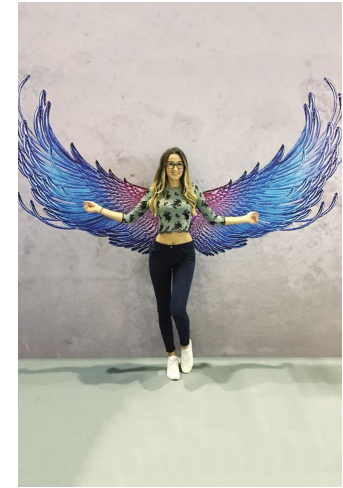

Ela Darmov

Name	Ela Darmov
City	Brno
Country	Czech
Height	177
Bust	86
Waist	70
Hips	95
Cups	75B
Size	
Shoe	41
Languages	EN B2