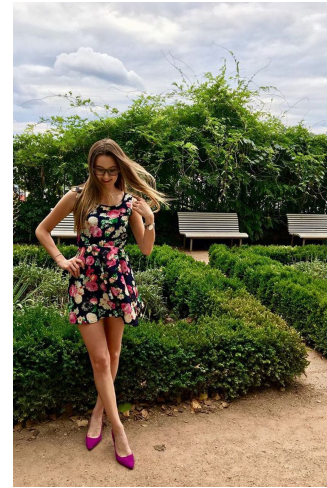

Ela Darmov

Name	Ela Darmov
City	Brno
Country	Czech
Height	177
Bust	86
Waist	70
Hips	95
Cups	75B
Size	
Shoe	41
Languages	EN B2