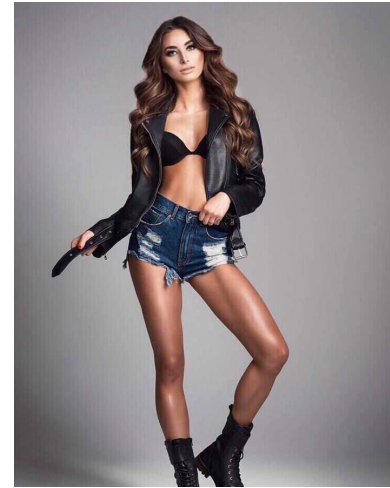

Bara Ruba

Name	170
Birth	
City	Praha
Country	Czech model
Height	170
Bust	85
Waist	61
Hips	91
Cups	75 B
XXS – L	XS
Jeans	
Size	34-36
Shoe	
Languages	