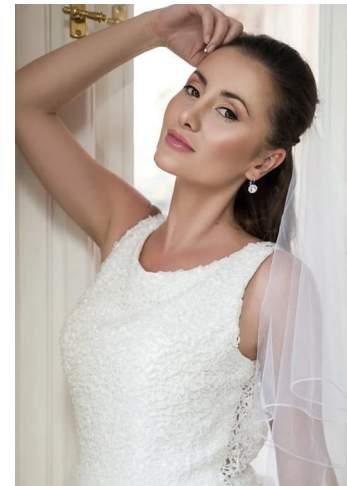

Sona Supo

Name	Sona Supo
Birth	1991
City	Praha
Country	Czech
Height	168
Bust	88
Waist	61
Hips	92
Cups	75B
XXS – L	S
Size	36
Languages	English B2, Italian