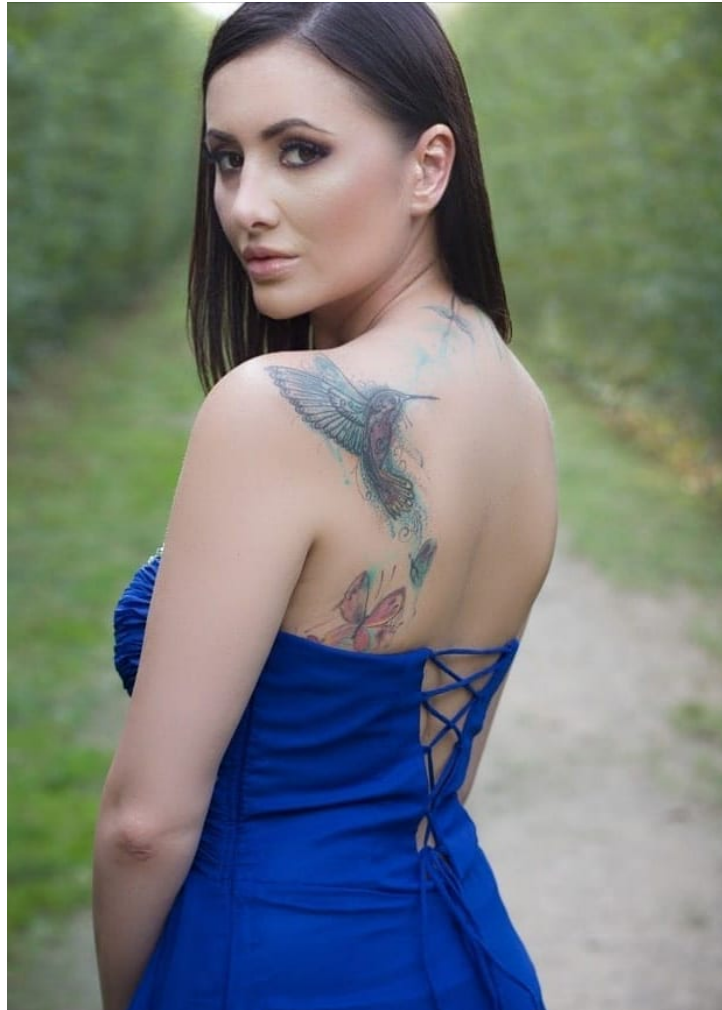

Sona Supo

Name	Sona Supo
Birth	1991
City	Praha
Country	Czech
Height	168
Bust	88
Waist	61
Hips	92
Cups	75B
XXS – L	S
Size	36
Languages	English B2, Italian