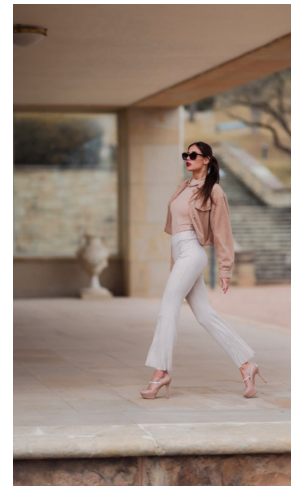

Karolína Mark

Name	Karolina Mark
Birth	1999
City	Brno
Country	Czech
Height	179
Bust	88
Waist	62
Hips	91
Cups	75A
XXS – L	XS
Jeans	
Size	34-36
Shoe	
Languages	