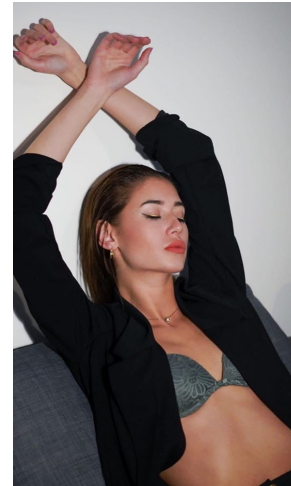

Karolína Mark

Name	Karolina Mark
Birth	1999
City	Brno
Country	Czech
Height	179
Bust	88
Waist	62
Hips	91
Cups	75A
XXS – L	XS
Jeans	
Size	34-36
Shoe	
Languages	