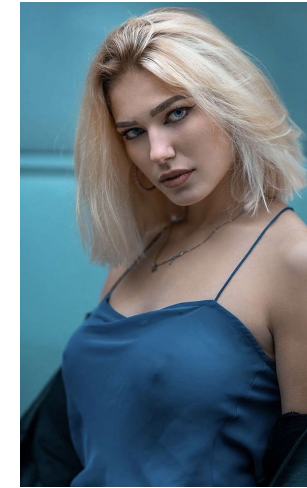

Adéla Kad

Name	Adela Kad
Birth	2002
City	Brno
Country	Czech
Height	180
Bust	96
Waist	70
Hips	96
Cups	75D
XXS – L	XS
Size	36
Shoe	40
Languages	English A2