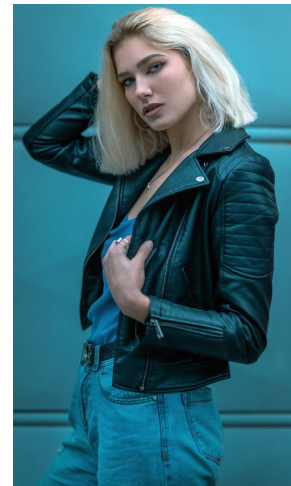

Adéla Kad

Name	Adela Kad
Birth	2002
City	Brno
Country	Czech
Height	180
Bust	96
Waist	70
Hips	96
Cups	75D
XXS – L	XS
Size	36
Shoe	40
Languages	English A2