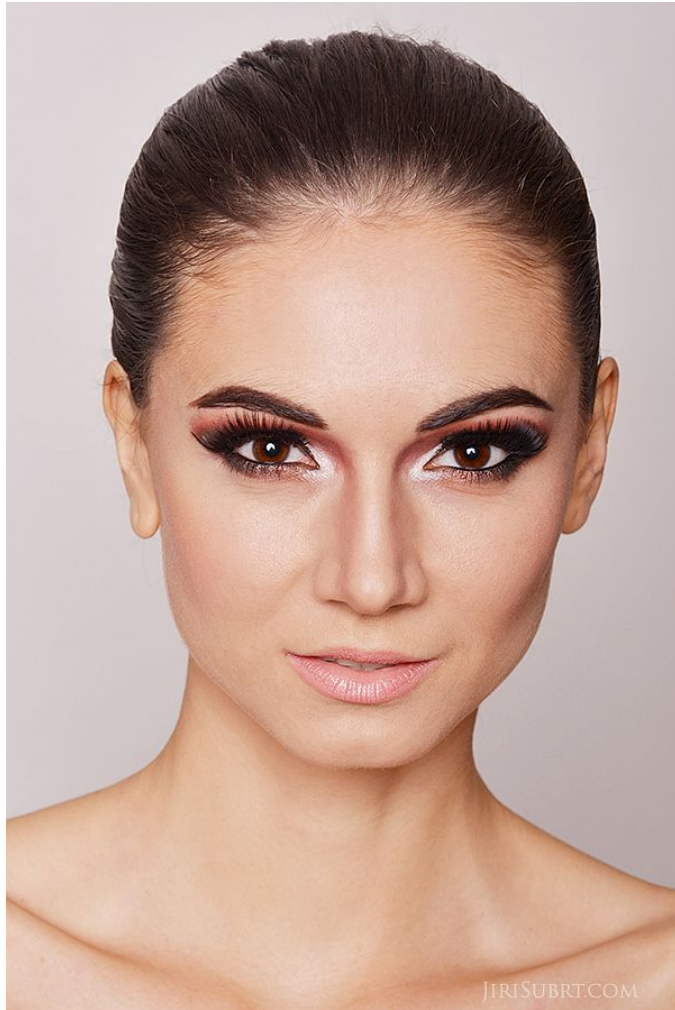

Michaela Skacel

Name	Michaela Skácel
Birth	1988
City	Brno
Country	Czech
Height	182 cm
Bust	89
Waist	64
Hips	93
Cups	75 B
Eyes	Brown
Hair	Brown
Size	36
Shoe	40