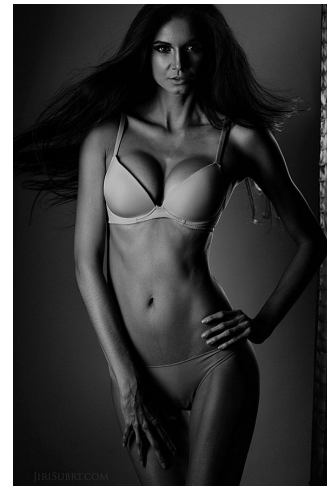

Michaela Skacel

Name	Michaela Skácel
Birth	1988
City	Brno
Country	Czech
Height	182 cm
Bust	89
Waist	64
Hips	93
Cups	75 B
Eyes	Brown
Hair	Brown
Size	36
Shoe	40