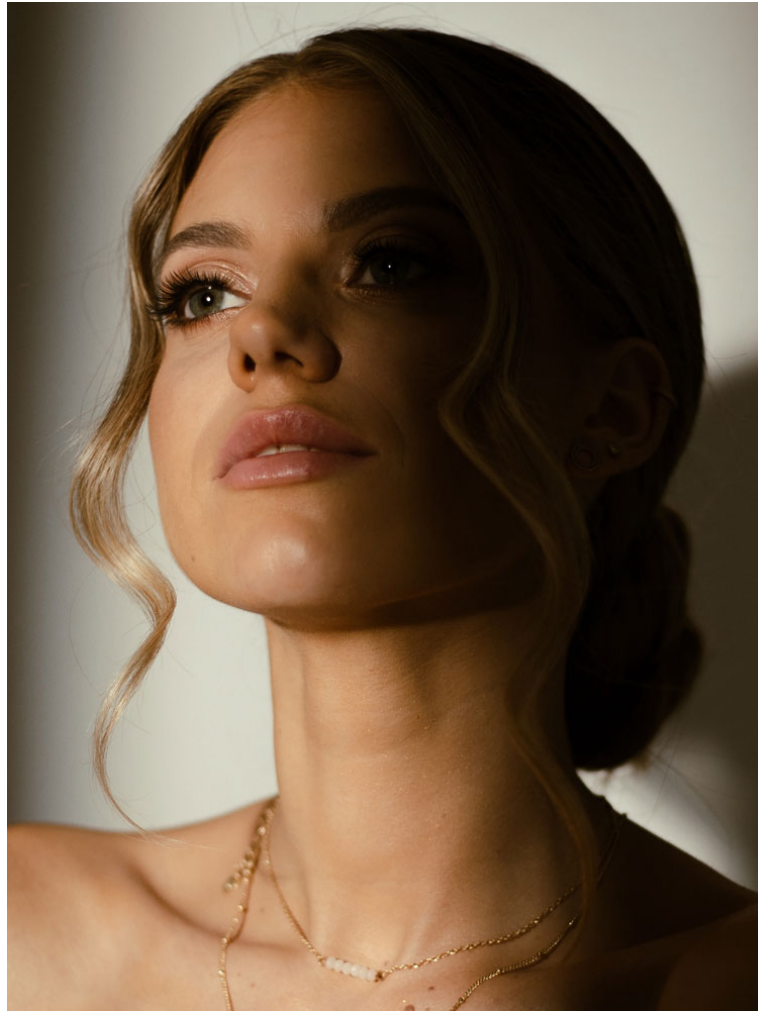

Kamila Barton

Name	Kamila Barton
Birth	1999
City	Brno
Country	Czech
Height	175
Bust	89
Waist	62
Hips	91
Cups	75B
XXS – L	S
Jeans	
Size	34-36
Shoe	39-39
Languages	English B2