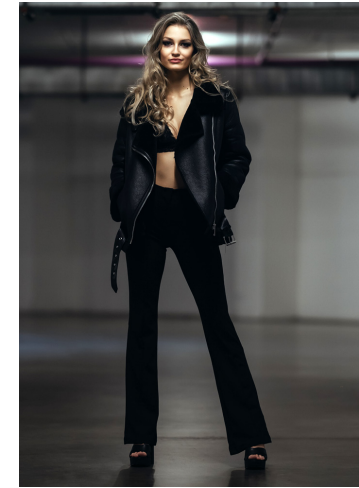

Natalie Havl.

Name	Natalie Havl.
Birth	2000
City	Brno
Country	Czech
Height	172
Bust	84
Waist	62
Hips	87
Cups	75C
XXS – L	XS
Jeans	27
Size	36
Shoe	38
Languages	AJ B2