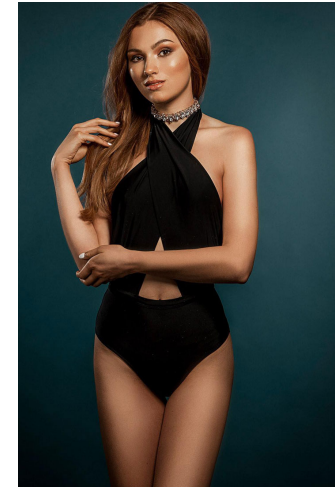

Jana Smej.

Name	Jana Smej.
Birth	2001
City	Brno
Country	Czech
Height	179
Bust	85
Waist	65
Hips	93
Cups	75B
XXS – L	S
Jeans	27
Size	36
Shoe	41
Languages	AJ B2