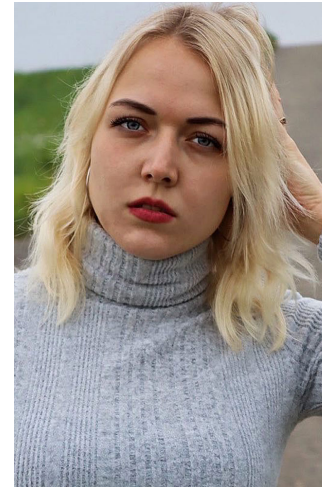

Marketa Shej

Name	Marketa Shej
Birth	2001
City	Zlín / Brno
Country	Czech
Height	174
Bust	83
Waist	67
Hips	83
Cups	75B
XXS – L	S
Size	36
Languages	