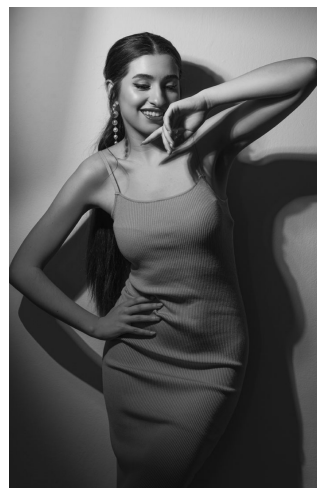

Nikola Klimeš.

Name	Nikola Klim.
Birth	2002
City	Brno
Country	Czech
Height	179
Bust	89
Waist	69
Hips	98
Cups	75B
XXS – L	S – M
Jeans	
Size	36 – 38
Shoe	41
Languages	AJ B2