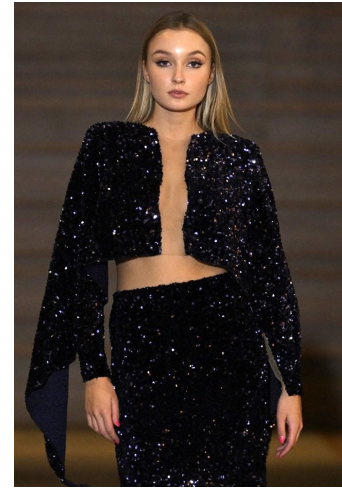

Nella Kopci

Name	Nella Kopci
Birth	2005
City	Hulín
Country	Czech model
Height	175
Bust	85
Waist	60
Hips	90
Cups	75B
XXS – L	XS-S
Size	34-36
Shoe	39-40
Languages	English B2, Russian A2