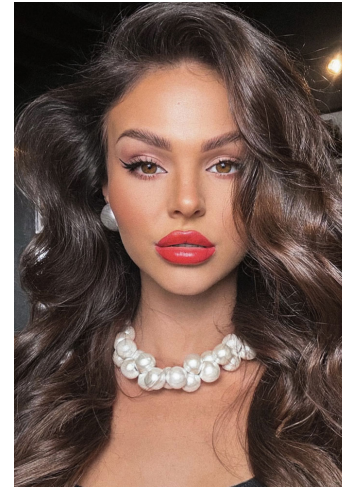

Hana Ded

Name	hana Ded
Birth	2000
City	Ostrava/ Bratislava
Country	Czech model
Height	177
Bust	90
Waist	61
Hips	90
Cups	75B
XXS – L	XS-S
Size	34/36
Shoe	38
Languages	English C1