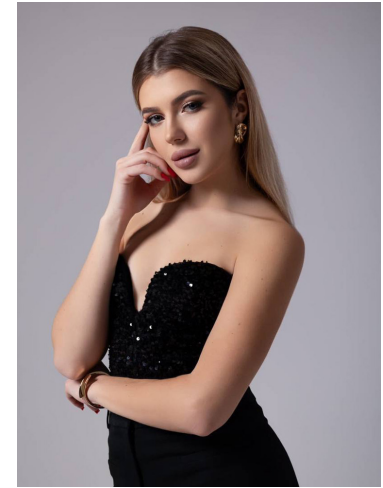

Alina Shev

Name	Alina Shev
Birth	2000
City	Praha
Height	172
Bust	84
Waist	62
Hips	93
Cups	75 A – B
XXS – L	XS/S
Size	34/36
Shoe	40
Eyes/Hair	Gray Blue/Blond
Languages	English B2