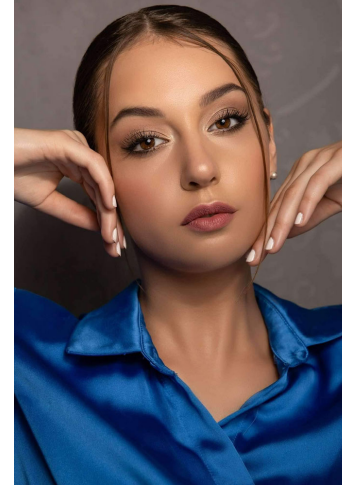

Sona Spev

Name	Sona Spev
Birth	2007
City	Brno
Height	176
Bust	88
Waist	64
Hips	92
Cups	75B
XXS – L	S-M
Size	36
Shoe	39
Eyes/Hair	Brown
Languages	English B1
Followers	