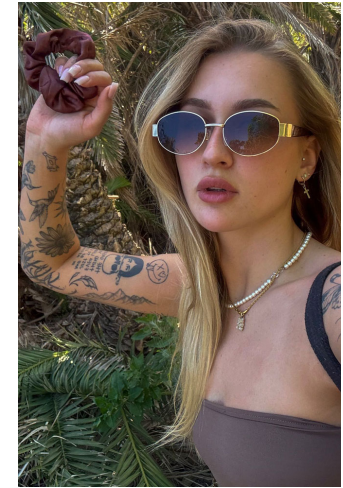

Kamila Sedlac

Name	Kamila Sedla
Birth	2002
City	Brno
Country	Czech model
Height	175
Bust	89
Waist	71
Hips	100
Cups	75B
XXS – L	S-M
Size	36
Shoe	
Languages	