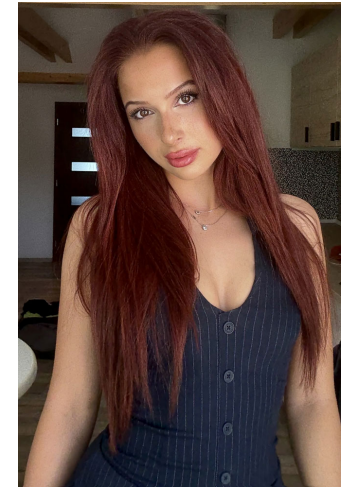

Anna Krajc

Name	Anna Krajc
Birth	2006
City	Zlín, Olomouc
Height	173
Bust	83
Waist	67
Hips	95
Cups	75B
XXS – L	XS/S
Size	34-36
Shoe	41
Eyes/Hair	Brown
Languages	English B1, Spanish B1
Followers	