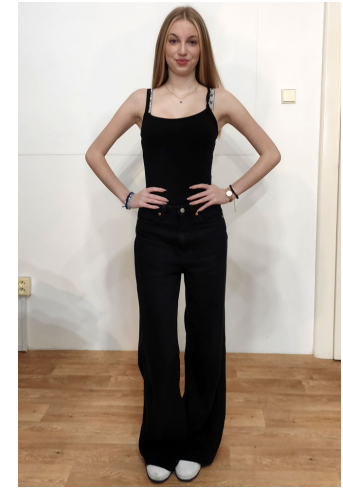

Natalie Vit

Name	Natalie Vit
Birth	2006
City	Brno
Height	170
Bust	84
Waist	64
Hips	91
Cups	70A
XXS – L	XS/S
Size	32/34
Shoe	37-38
Eyes/Hair	
Languages	
Followers	