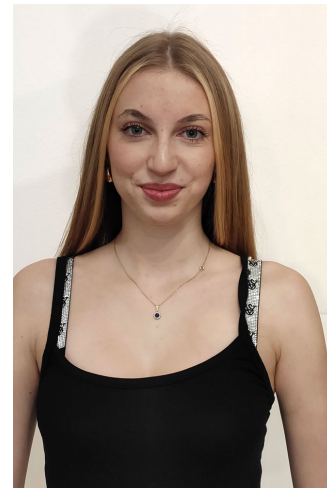

Natalie Vit

Name	Natalie Vit
Birth	2006
City	Brno
Height	170
Bust	84
Waist	64
Hips	91
Cups	70A
XXS – L	XS/S
Size	32/34
Shoe	37-38
Eyes/Hair	
Languages	
Followers	