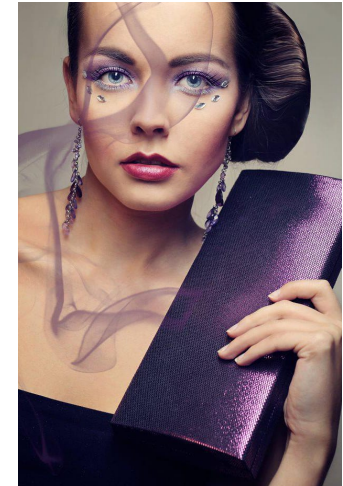

Martina Slam

Name	Martina Slam
Birth	1989
City	Brno
Country	Czech
Height	172 cm
Bust	86
Waist	63
Hips	89
Cups	75 B
Eyes	Blue
Hair	Brown
Size	36
Shoe	38
Languages	English C2, German