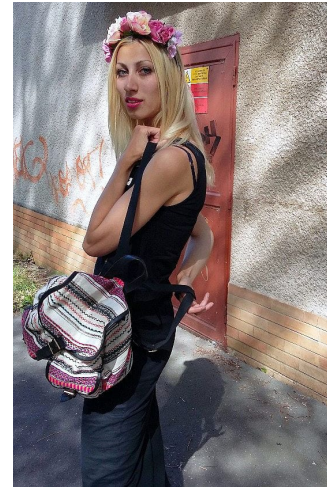

Lucie Berg

Name	Lucie Berg
Birth	1995
City	Brno
Country	Czech
Height	177 cm
Bust	88
Waist	61
Hips	88
Cups	75 B
Eyes	Blue – Green
Hair	Blond
Size	36
Shoe	39
Languages	English B1